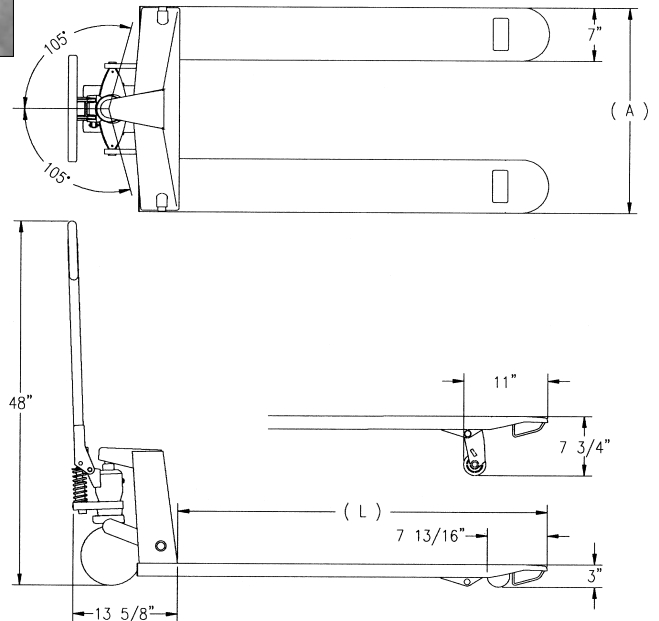

KOMATSU

Komatsu Forklift U.S.A., Inc.

Manual Pallet Truck

Rugged design

5,500 LB capacity

Built for your application!

Proven Design – Proven Ability

- **Easy to change load/steer wheels**
- **Two Year Warranty on Pump**
- **Easy Pallet Entry Exit**
- **Articulating Steer Wheels**
- **Ergonomic Handle – Wrap Around**
- **Lower and neutral control handle**
- **Tapered Pallet Entry Bar**
- **Rugged Fork Design**

	Capacity	Fork Frame	Fork	Fork	Lowered	Raised	Weight
Model Number	(LBS)	(A) Width	(L) Length	Width	Height	Height	(LBS)
KPTH55-2048	5,500	20.5"	48"	7"	3"	7.75"	159
KPTH55-2748	5,500	27"	48"	7"	3"	7.75"	167